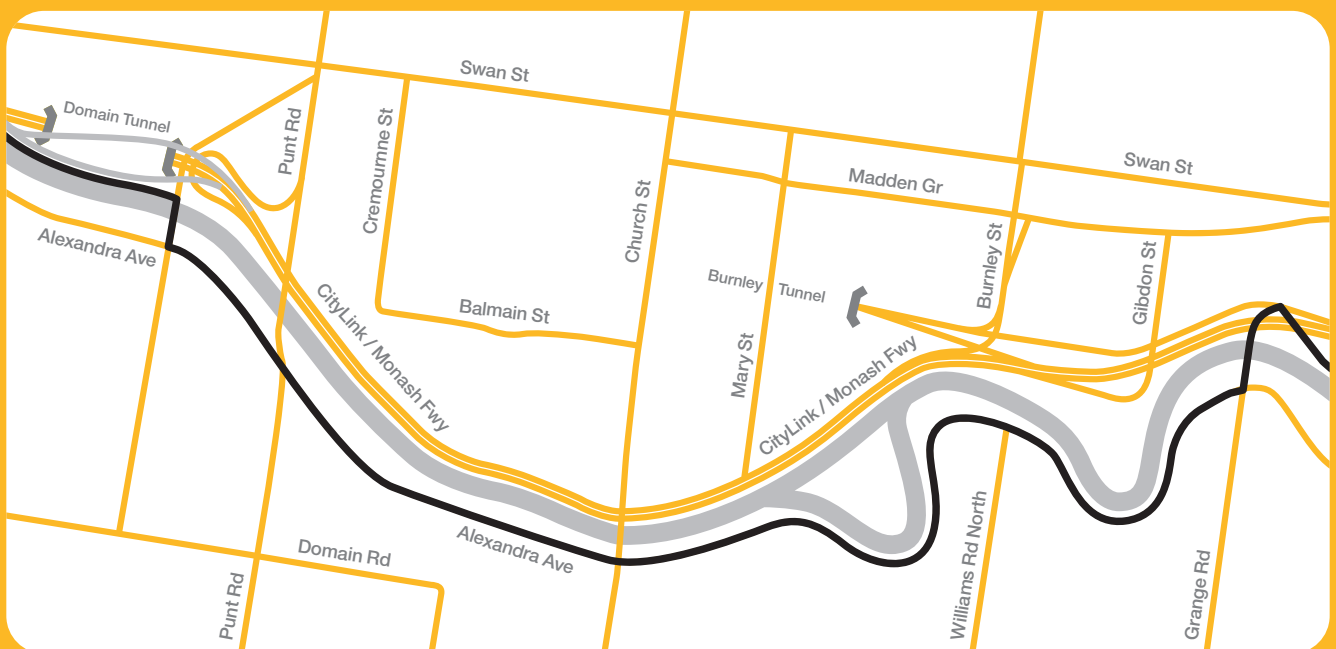

ATTENTION

Works on Main Yarra Trail
between Mary St and Barkly Ave

LOCAL DETOURS ARE IN PLACE

To avoid on-road detours
please use the Main Yarra Trail
on the south side of the river.

Key: Alternate Route

Monash-CityLink-West Gate
upgrade